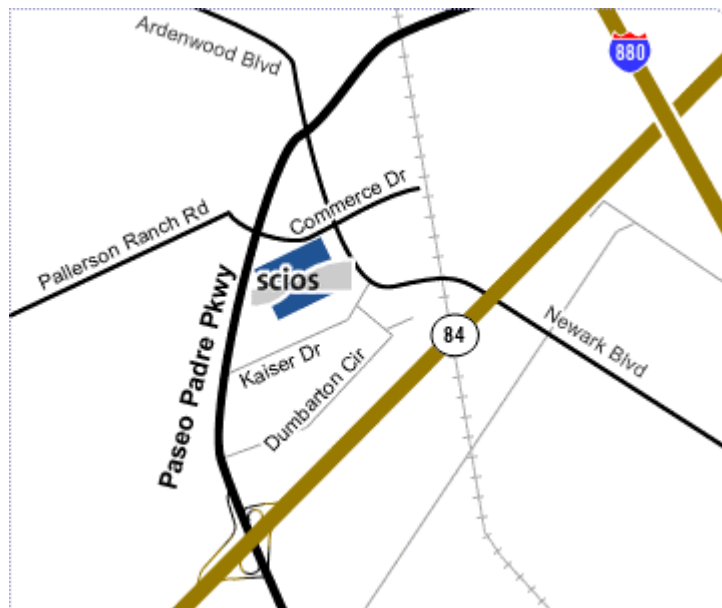

scios

Scios Inc.
6500 Paseo Padre Parkway
Fremont, CA 94555
510.248.2500

From San Jose International Airport

Follow signs for airport exit. Turn right onto Airport Parkway, following signs toward 880 northbound. Airport Parkway becomes E. Brokaw Rd. Merge onto 880 northbound (toward Oakland). Continue on 880 northbound for approximately 15 miles. Merge onto 84 westbound (toward Dumbarton Br.). Take the Thornton Avenue/Paseo Padre Pkwy exit. Turn right onto Paseo Padre Pkwy. Scios building will be on the right side.

scios

Scios Inc.
6500 Paseo Padre Parkway
Fremont, CA 94555
510.248.2500

From San Francisco International Airport

Follow signs for airport exit. Merge on 101 southbound (toward San Jose). Continue on 101 southbound for approximately 17 miles. Take the Marsh Rd exit toward Atherton. Turn left onto Marsh Rd/CA-84. Turn right onto Bayfront Exwy/CA-84. Continue to follow 84 eastbound. Take the Thornton Avenue/Paseo Padre Pkwy exit. Turn left onto Paseo Padre Pkwy. Scios building will be on the right side.

scios

Scios Inc.
6500 Paseo Padre Parkway
Fremont, CA 94555
510.248.2500

From Oakland International Airport

Start out going Southwest on Passenger Terminal/Airport Dr. toward Parking. Turn right onto Economy Parking/Alan Shepard Way. Turn right onto Economy Parking/ John Glenn Dr. Turn left onto Airport Dr. Turn right onto 98th Ave. Merge onto 880 southbound (toward San Jose) for approximately 15 miles. Merge onto 84 (Decoto Rd.) westbound (toward Dumbarton Br.). Take the Thornton Avenue/Paseo Padre Pkwy exit. Turn right onto Paseo Padre Pkwy. Scios building will be on the right side.