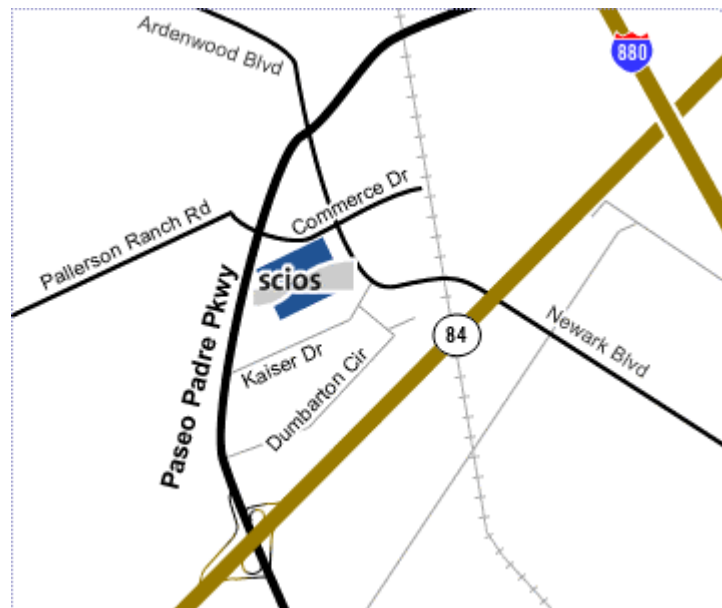

scios

Scios Inc.
6500 Paseo Padre Parkway
Fremont, CA 94555
510.248.2500

From San Jose International Airport

Follow signs for airport exit. Turn right onto Airport Parkway, following signs toward 880 northbound. Airport Parkway becomes E. Brokaw Rd. Merge onto 880 northbound (toward Oakland). Continue on 880 northbound for approximately 15 miles. Merge onto 84 westbound (toward Dumbarton Br.). Take the Thornton Avenue/Paseo Padre Pkwy exit. Turn right onto Paseo Padre Pkwy. Scios building will be on the right side.

scios

Scios Inc.
6500 Paseo Padre Parkway
Fremont, CA 94555
510.248.2500

From San Francisco International Airport

Follow signs for airport exit. Merge on 101 southbound (toward San Jose). Continue on 101 southbound for approximately 17 miles. Take the Marsh Rd exit toward Atherton. Turn left onto Marsh Rd/CA-84. Turn right onto Bayfront Exwy/CA-84. Continue to follow 84 eastbound. Take the Thornton Avenue/Paseo Padre Pkwy exit. Turn left onto Paseo Padre Pkwy. Scios building will be on the right side.

scios

Scios Inc.
6500 Paseo Padre Parkway
Fremont, CA 94555
510.248.2500

From Oakland International Airport

Start out going Southwest on Passenger Terminal/Airport Dr. toward Parking. Turn right onto Economy Parking/Alan Shepard Way. Turn right onto Economy Parking/ John Glenn Dr. Turn left onto Airport Dr. Turn right onto 98th Ave. Merge onto 880 southbound (toward San Jose) for approximately 15 miles. Merge onto 84 (Decoto Rd.) westbound (toward Dumbarton Br.). Take the Thornton Avenue/Paseo Padre Pkwy exit. Turn right onto Paseo Padre Pkwy. Scios building will be on the right side.