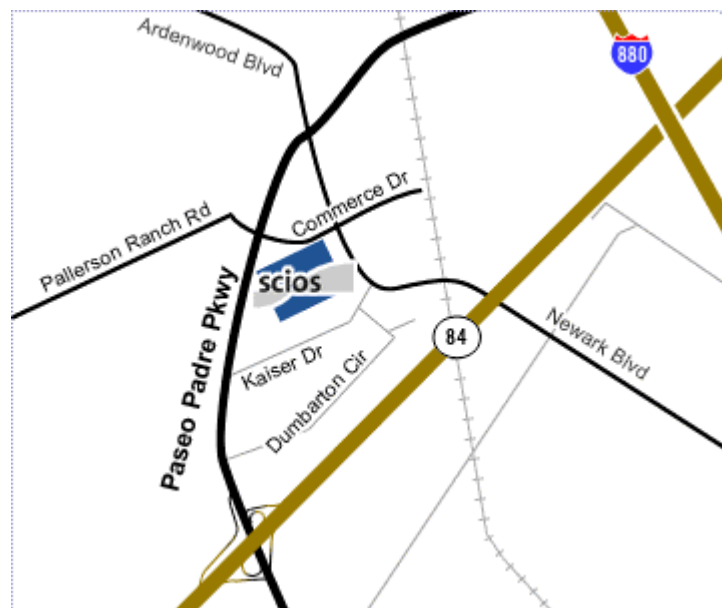

scios

Scios Inc.
6500 Paseo Padre Parkway
Fremont, CA 94555
510.248.2500

From San Jose International Airport

Follow signs for airport exit. Turn right onto Airport Parkway, following signs toward 880 northbound. Airport Parkway becomes E. Brokaw Rd. Merge onto 880 northbound (toward Oakland). Continue on 880 northbound for approximately 15 miles. Merge onto 84 westbound (toward Dumbarton Br.). Take the Thornton Avenue/Paseo Padre Pkwy exit. Turn right onto Paseo Padre Pkwy. Scios building will be on the right side.

scios

Scios Inc.
6500 Paseo Padre Parkway
Fremont, CA 94555
510.248.2500

From San Francisco International Airport

Follow signs for airport exit. Merge on 101 southbound (toward San Jose). Continue on 101 southbound for approximately 17 miles. Take the Marsh Rd exit toward Atherton. Turn left onto Marsh Rd/CA-84. Turn right onto Bayfront Exwy/CA-84. Continue to follow 84 eastbound. Take the Thornton Avenue/Paseo Padre Pkwy exit. Turn left onto Paseo Padre Pkwy. Scios building will be on the right side.

scios

Scios Inc.
6500 Paseo Padre Parkway
Fremont, CA 94555
510.248.2500

From Oakland International Airport

Start out going Southwest on Passenger Terminal/Airport Dr. toward Parking. Turn right onto Economy Parking/Alan Shepard Way. Turn right onto Economy Parking/ John Glenn Dr. Turn left onto Airport Dr. Turn right onto 98th Ave. Merge onto 880 southbound (toward San Jose) for approximately 15 miles. Merge onto 84 (Decoto Rd.) westbound (toward Dumbarton Br.). Take the Thornton Avenue/Paseo Padre Pkwy exit. Turn right onto Paseo Padre Pkwy. Scios building will be on the right side.